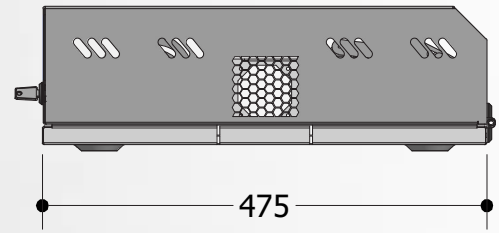

#### Dimensions

Width : 537 mm  
Height : 146 mm  
Depth : 475 mm

#### Appearance

Finish Surface : Powder Coating  
Color : RAL9005

Front View

Side View

Top View

Rear View

Bottom View

Front Isometric View

Rear Isometric View