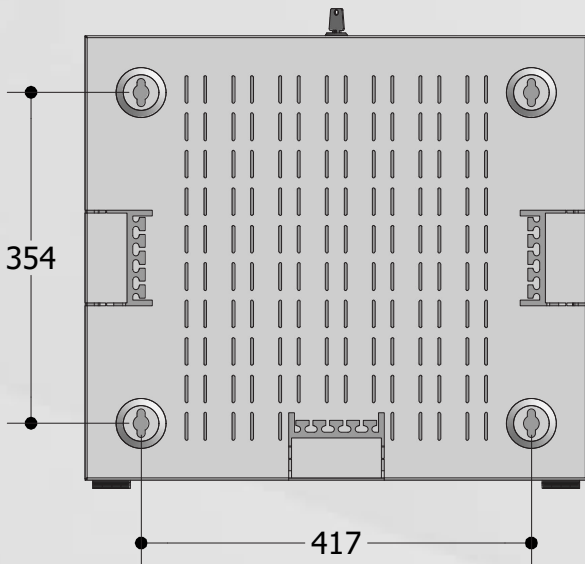

#### Dimensions

Width : 537 mm  
Height : 146 mm  
Depth : 475 mm

#### Appearance

Finish Surface : Powder Coating  
Color : RAL9005

Front View

Side View

Top View

Rear View

Bottom View

Front Isometric View

Rear Isometric View