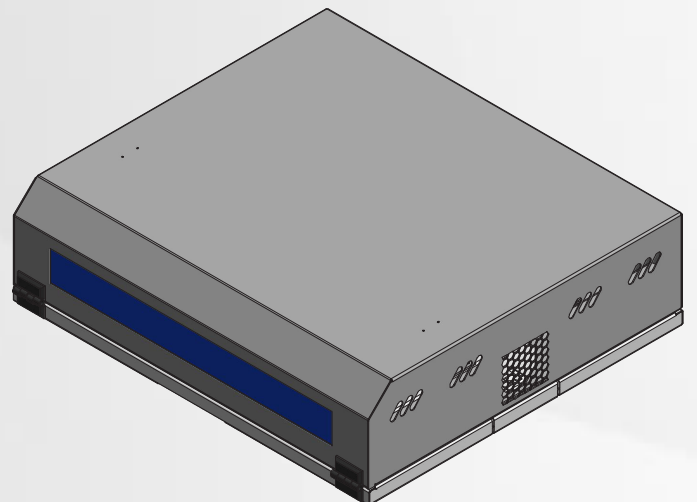

#### Dimensions

Width : 537 mm  
Height : 146 mm  
Depth : 475 mm

#### Appearance

Finish Surface : Powder Coating  
Color : RAL9005

Front View

Side View

Top View

Rear View

Bottom View

Front Isometric View

Rear Isometric View