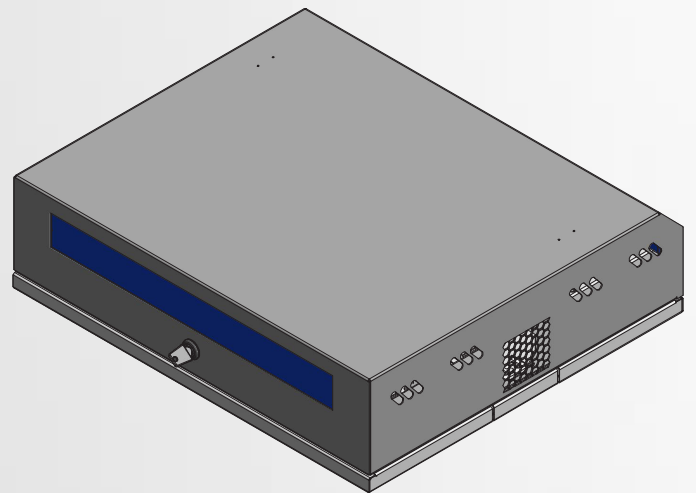

#### Dimensions

Width : 537 mm  
Height : 146 mm  
Depth : 475 mm

#### Appearance

Finish Surface : Powder Coating  
Color : RAL9005

Front View

Side View

Top View

Rear View

Bottom View

Front Isometric View

Rear Isometric View