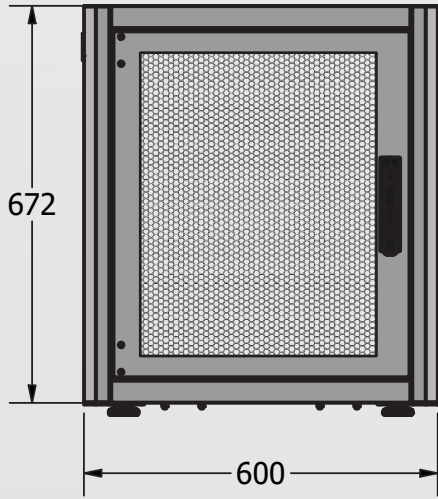

Technical Drawing

Features

19" Compatibility
%63 Perforated Doors
Sliding Cable Entry
Pinion Feet

Material

1.2 mm Steel

Dimensions

Size : 12U
Width : 600 mm
Height : 672 mm
Depth : 1000 mm

Appearance

Finish Surface : Powder Coating
Color : RAL9005

Front View

Side View

Rear View

COMPONENT LIST			
NO	PART NAME	NO	PART NAME
1	Top Panel	6	Front Door Lock
2	%63 Perf. Rear Door	7	%63 Perf. Front Door
3	19" Rail	8	Sliding Cable Entry
4	Side Panel	9	Side Panel Plastic Lock
5	Pinion Feet	10	Side Panel O-Lock