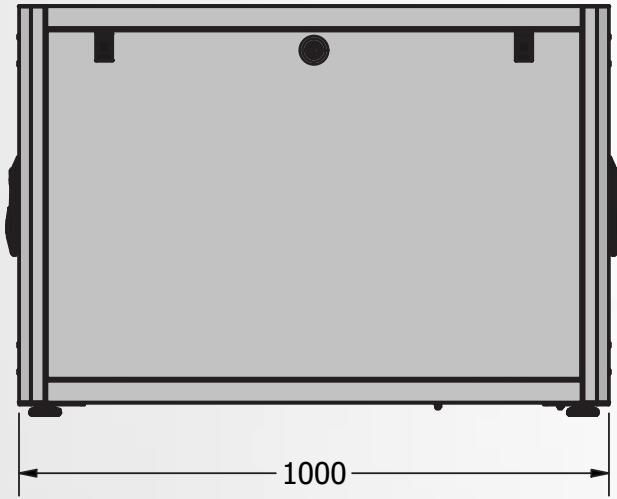

Technical Drawing

Features

19" Compatibility
%63 Perforated Doors
Sliding Cable Entry
Pinion Feet

Material

1.2 mm Steel

Dimensions

Size : 12U
Width : 600 mm
Height : 672 mm
Depth : 1000 mm

Appearance

Finish Surface : Powder Coating
Color : RAL9005

Front View

Side View

Rear View

COMPONENT LIST			
NO	PART NAME	NO	PART NAME
1	Top Panel	6	Front Door Lock
2	%63 Perf. Rear Door	7	%63 Perf. Front Door
3	19" Rail	8	Sliding Cable Entry
4	Side Panel	9	Side Panel Plastic Lock
5	Pinion Feet	10	Side Panel O-Lock