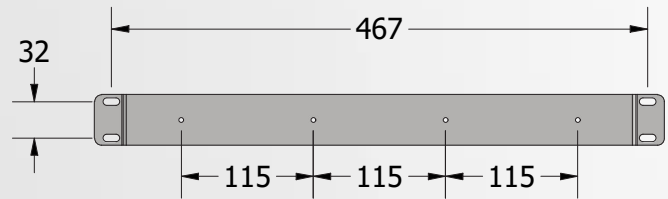

Dimensions

Width : 496 mm
Depth : 150 mm
Height : 1U

Material

1.5mm Steel
Powder Coating
RAL9005 Black

Features

DIN Rail

Front View

Side View

Top View

Rear View

Bottom View

Front Isometric View