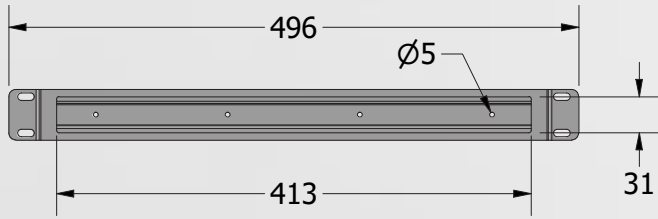

Dimensions

Width : 496 mm
Depth : 150 mm
Height : 1U

Material

1.5mm Steel
Powder Coating
RAL9005 Black

Features

DIN Rail

Front View

Side View

Top View

Rear View

Bottom View

Front Isometric View