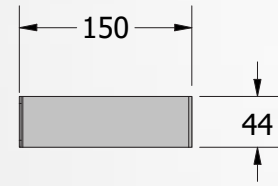

Dimensions

Width : 496 mm
Depth : 150 mm
Height : 1U

Material

1.5mm Steel
Powder Coating
RAL9005 Black

Features

DIN Rail

Front View

Side View

Top View

Rear View

Bottom View

Front Isometric View